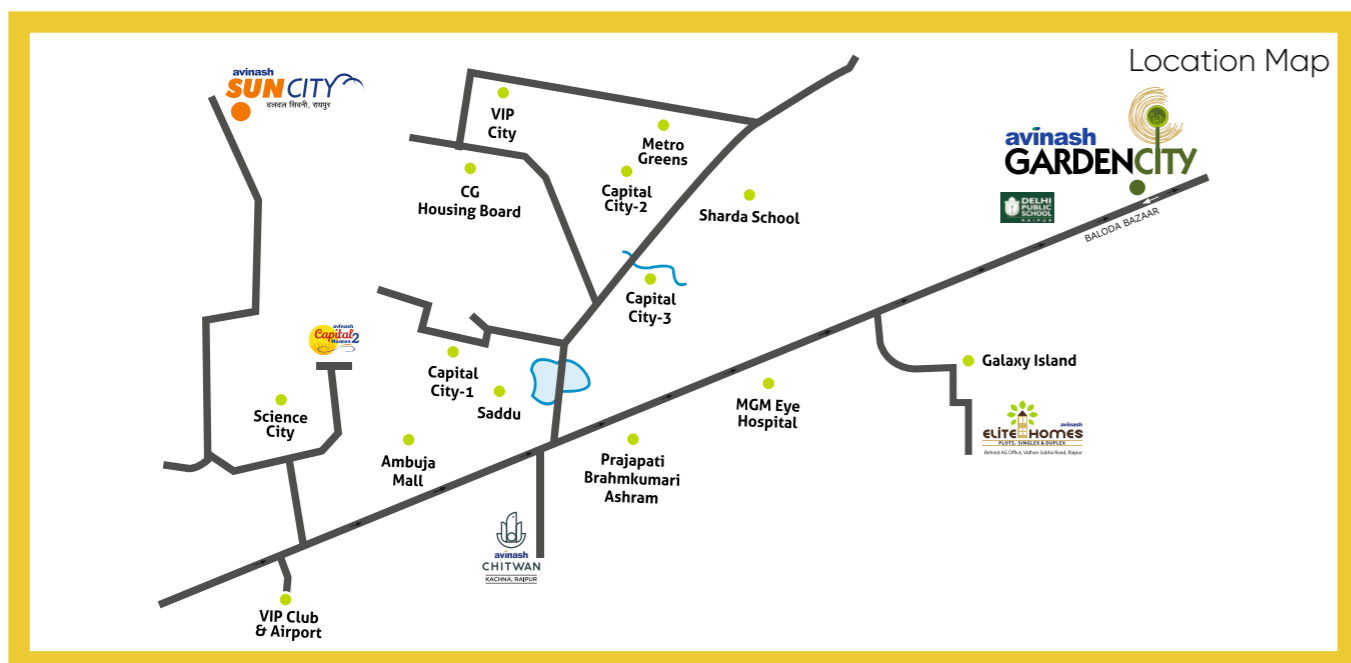

## Club House

अपनी ज़मीन अपना आसमां  
घर बनाने का सपना, सच होगा यहाँ

**avinash**  
**GARDENCITY**

YOUR DREAM HOME, ON YOUR PLOT  
NEAR DPS SCHOOL, SEMARIA, RAIPUR

FULLY DEVELOPED  
RESIDENTIAL PLOTS